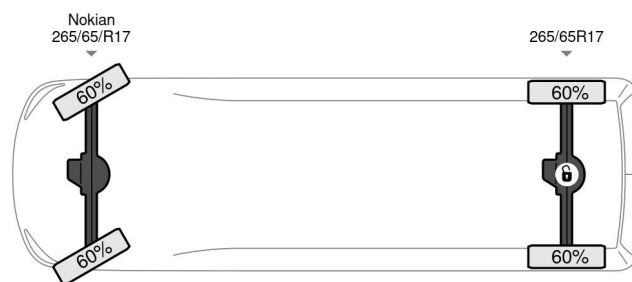

Ford 2.0 | LIMITED | 4X4 | AUTO | DOUBLE CAB

COMMON

ID	114011.1
Marke	Ford
Konstruktion	Pickup
Modell	Ranger

PROPERTIES

Baujahr	2020
Schadstoffklasse	6
Kilometerstand	167.695 km
Datum der Erstzulassung	07-09-2020
Fahrzeug-Identifizierungsnummer	6FPPXXMJ2PLA02000
Radformel	4x4
Gewicht	2.355 kg
Nutzlast	840 kg
Bruttogewicht	3.270 kg

Ford Ranger 2.0 | LIMITED | 4X4 | AUTO | DOUBLE CAB

Referenznummer: 114011.1

ZUBEHÖR

- Automat
- Bluetooth
- Bordcomputer
- Differentialsperre
- Regensensor

BESCHREIBUNG

For sale:

Make: Ford Ranger Limited
 First registration: 07-09-2020
 VIN: 6FPPXXMJ2PLA02000
 Mileage: 167.695 km
 Construction: Pick-up
 GVW: 3.270 kg
 Empty weight: 2.355 kg
 Loading capacity: 840 kg
 Max trailer weight with brakes: 3.500 kg

Engine:
 Power: 125 kW / 170 HP
 Cylinders: 4
 Capacity: 1.996 cm³
 Emission standard: EURO 6
 6-speed automatic gearbox
 4x4

Specifications:

Bed cover
Trailer hitch
Adaptive cruise control
Active park assist
Electronical diff
Parking heater
Heated seats
Heated windshield
Climate control
LED working lights
Parking sensors
Rear view camera