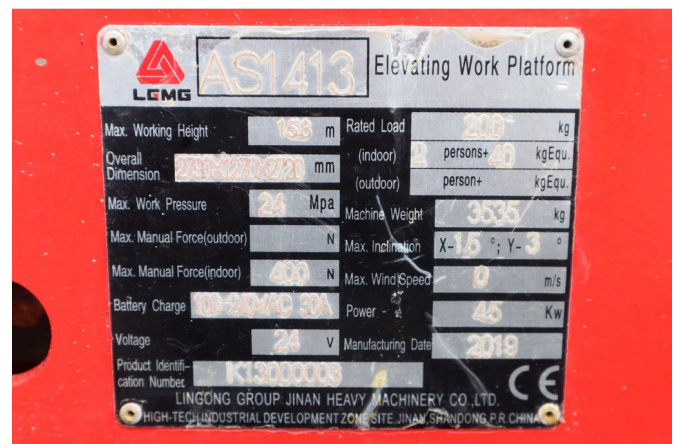

## LGMG AS1413 | 16 METER | 320 KG

### PROPERTIES

Baujahr	2017
Betriebsstd.	177
Fahrzeug-Identifizierungsnummer	K13000003
Länge	280 cm
Breite	130 cm
Höhe	216 cm
Hubhöhe	1.380 cm
Tragkraft	320 cm

### BESCHREIBUNG

Emissieklasse: Stage V

For sale:

LGMG AS1413  
 Year: 2019  
 Hours: 177  
 Weight: 3.535 kg

Performance:  
 Working height: 15.8 m  
 Platform height: 13.8 m  
 Lift capacity: 320 kg  
 Length platform retracted: 2.64 m  
 220v connector in basket  
 Non marking tires

Power source:  
 24V DC 300 Ah

Transport dimensions:

Description:

Good working machine, ready for the job!

Of course, we have more pictures and information available,  
and we are looking forward to helping you.