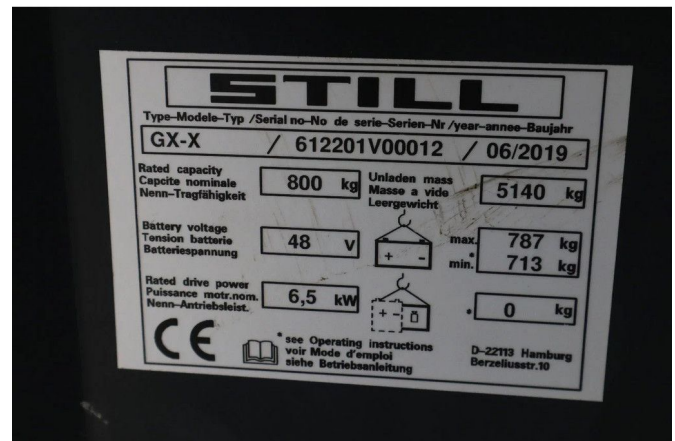

Still GX-X | REACHTRUCK | ROTATING FORKS | 4.5 METER | TRIPLEX

COMMON

ID	113377
Marke	Still
Konstruktion	Reachtruck

PROPERTIES

Baujahr	2019
Betriebsstd.	138
Fahrzeug-Identifizierungsnummer	612201V00012
Gewicht	5.140 kg
Hubhöhe	455 cm
Tragkraft	800 cm
Fahrhöhe	345 cm

ZUBEHÖR

BESCHREIBUNG

For sale:

Still GX-X
Year: 2019
Hours: 138
Weight: 5.140 kg

Engine & Power
Type: Electric drive
Battery: 48V
With charger

General specifications:
Sideshift
Forks
Signal light
Camera
All documents available

Mast & hydraulics
Lifting height: 4.55 m

Lifting capacity: 800 kg
Fork length: 1.2 m

Of course, we have more pictures and information available,
and we are looking forward to helping you.

Worldwide delivery is possible!