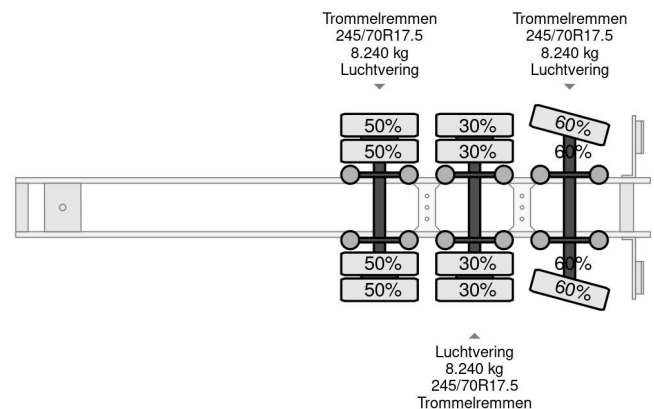

### COMMON

ID	114146
Make	Broshuis
Construction	Semi low loader

### PROPERTIES

Year	1993
First registration date	17-03-1993
License plate	OD-28-BV
Vehicle identification number	XL931N5SAPL007018
Weight	9.460 kg
Load capacity	33.260 kg
Gross weight	42.720 kg

### Broshuis E-219/27S | 6 METER EXTENTION | STEERING AXLE

Referentienummer: 114146

### DESCRIPTION

For sale:

Make and model: Broshuis E-2190/27 S  
 First registration: 17-03-1993  
 VIN: XL931N5SAPL007018  
 Construction: Extendable semi-trailer  
 GVW: 42.720 kg  
 Empty weight: 9.460 kg  
 Loading capacity: 33.260 kg  
 Dutch TUV: 1-7-2026