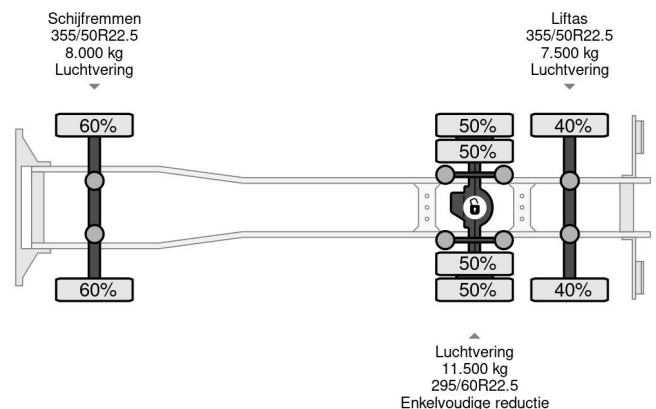

DAF XF 460 FAR 6X2 AGRI FOURAGE STRO MASCHINEN...

Referentienummer: 112237-1

ACCESSORIES

- Air conditioning
- Air horn
- Aluminium fuel tank
- Anti-lock braking system
- ASR (Anti-Slip Regulation/Traction Control)
- Central locking
- Climate control
- Coupling
- Cruise control
- EBS
- Electrically operated windows
- Fog lights
- Heater
- Heavy duty engine brake
- Leather interior
- Light (metallic) rims
- Metallic paint
- Particulate filter
- Passenger seat
- Radio/Cd/Audio system
- Refrigerator
- Reversing camera
- Roof spoiler
- Side skirts
- Speed limiter
- Spotlights
- Stability control
- Toolbox
- Twin fuel tank
- Vehicle heater

DESCRIPTION

Make and model: DAF XF460
Wheel formula: 6x2
First registration: 10-03-2016
Technical inspection valid till : 10-03-2024
VIN: XLRASH4300G092166
Mileage: 954.373 km
Construction: open body for straw or machine transport
Wheelbase: 4.80 m
GVW: 27.000 kg
Empty weight: 11.495 kg
Loading capacity: 15.505 kg

Engine:
340 KW / 460 H...