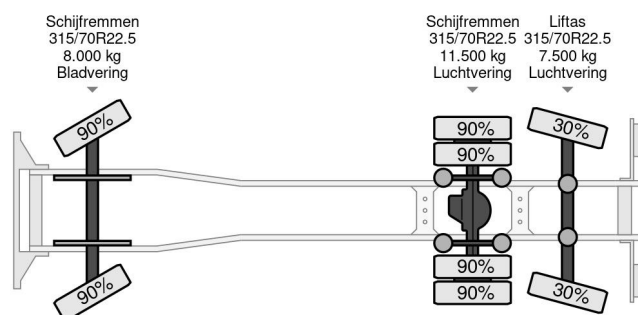

EMOSS 2728 | 6X2*4 | NORBA 21M3 | ELECTRIC | FULL EMOSS CHECK

COMMON

ID	114053
Make	EMOSS
Construction	Garbage truck

PROPERTIES

Year	2019
Emissionclass	6
Mileage	34.382 km
First registration date	12-09-2019
License plate	37-BNT-8
Vehicle identification number	XLRASM4700G267542
Axle configuration	6x2
Weight	16.795 kg
Load capacity	10.205 kg
Gross weight	27.000 kg
Wheelbase	520

EMOSS 2728 | 6X2*4 | NORBA 21M3 | ELECTRIC | FULL E...

Referentienummer: 114053

ACCESSORIES

- Air conditioning
- Air Suspension Seats
- Automatic
- Bluetooth
- Cabin
- Climate control
- Cruise control
- Lane Assist
- Leather interior
- Onboard Computer
- PTO
- Reversing camera
- Rotating beacon
- Spotlight front
- Spotlight rear
- Visor

DESCRIPTION

For sale:

Full EMOSS inspection rapport available.
This electric garbage truck is in excellent condition!
Big service performed by EMOSS before sale.

Make: EMOSS / DAF 2728 FULL ELECTRIC
Wheel formula: 6x2*4
First registration: 12-09-2019
VIN: XLRASM4700G267542
Mileage: 34.382 km
Construction: Garbage truck
Wheelbase: 380 mm
GV...