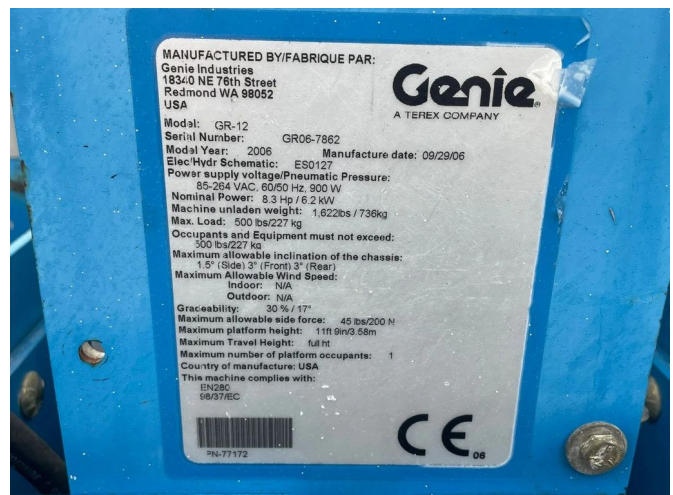

Genie GR-12 | PARTS MACHINE | NON FUNCTIONAL

COMMON

ID	112485
Make	Genie
Construction	Aerial platform

PROPERTIES

Year	2006
Operating hours	426
Length	135 cm
Width	75 cm
Height	178 cm
Lifting height	345 cm
Lifting capacity	227 cm

ACCESSORIES

DESCRIPTION

Damages: none

For sale:

Not functional, parts machine!

Genie GR-12
Year: 2006
Hours: 423
Weight: 736 kg

Performance:
Working height: 5.45 m
Platform height: 3.45 m
Lift capacity: 227 kg
Length platform retracted: 0.89 m
Length platform extended: 1.4 m

Power source:
Four 6v 225 Ah batteries
□