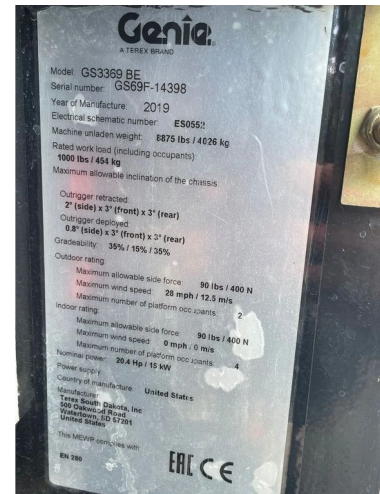

Genie GS-3369 BE | 11.75 METER | BI-ENERGY | 454 KG

COMMON

ID	112494
Make	Genie
Construction	Aerial platform

PROPERTIES

Year	2019
Operating hours	143
Length	376 cm
Width	175 cm
Height	192 cm
Lifting height	975 cm
Lifting capacity	454 kg

ACCESSORIES

DESCRIPTION

Damages: none

For sale:

Genie GS-3369 RT
 Year: 2019
 Hours: 143
 Weight: 3.980 kg

Performance:

Working height: 11.75 m
 Platform height: 9.75 m
 Lift capacity: 454 kg
 Length platform retracted: 2.79 m
 Length platform extended: 4.31 m
 220v connector in basket

Power source:
 48V DC / 225 Ah
 8x 6v batterie...