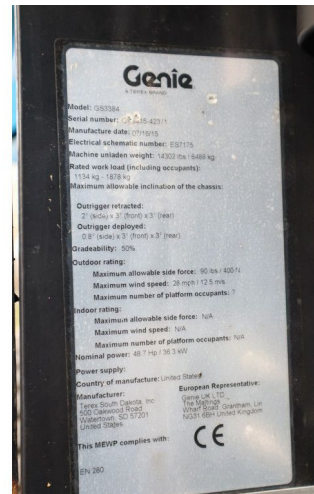

## Genie GS-3384 RT | 12 METER | 1.134 KG

### COMMON

ID	113879
Make	Genie
Construction	Aerial platform

### PROPERTIES

Year	2015
Operating hours	2.004
Vehicle identification number	GS8415-42371
Length	488 cm
Width	213 cm
Height	200 cm
Lifting height	1.006 cm
Lifting capacity	1.134 cm

Lift capacity: 1.134 kg

Length platform retracted: 3.94 m

Length platform extended: 6.57 m

Power source:

Deutz F3L 1011

Power: 35.8 kW / 48 HP

Diesel engine

Air cooled