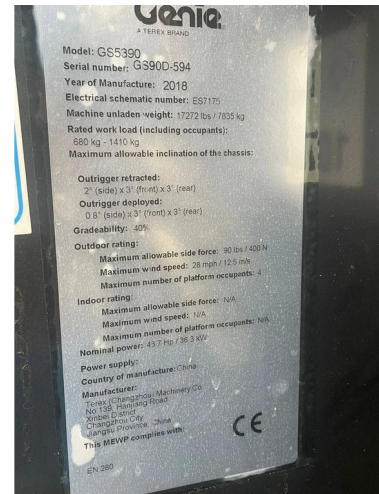

Genie GS-5390 RT | 18 METER | 680 KG | 220V

COMMON

ID	112561
Make	Genie
Construction	Aerial platform

PROPERTIES

Year	2018
Operating hours	3.802
Length	488 cm
Width	234 cm
Height	315 cm
Lifting height	1.615 cm
Lifting capacity	680 cm

ACCESSORIES

DESCRIPTION

Damages: none

For sale:

Genie GS-5390 RT
 Year: 2018
 Hours: 3.802
 Weight: 7.835 kg

Performance:
 Working height: 18.15 m
 Lift capacity: 680 kg
 Length platform retracted: 3.98 m
 Length platform extended: 6.57 m

Power source:
 Deutz D 2011 L03 I
 Turbo diesel
 Power: 36 kW / 49 HP

Transport dimensions