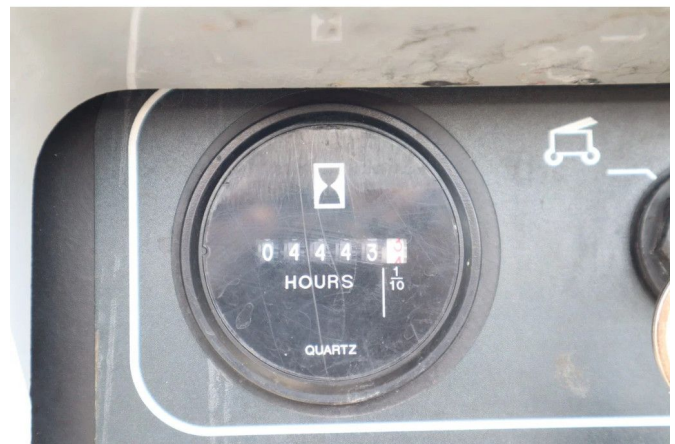

Genie S-65 | 22 METER | 227 KG

COMMON

ID	113977
Make	Genie
Construction	Aerial platform

PROPERTIES

Year	2013
Operating hours	4.443
Vehicle identification number	S6013-25297
Length	760 cm
Width	250 cm
Height	272 cm
Lifting height	1.980 cm
Lifting capacity	227 cm

ACCESSORIES

DESCRIPTION

For sale:

Genie S-65
Year: 2013
Hours: 4.443
Operating weight: 10.109 kg
CE approved (EU machine)

Engine:
Deutz D 2011 L 03 I
Power: 36.3 kW / 49 HP
Displacement: 2.332 cc
Diesel
Air cooled
4x4 driven

Performance:
Max. working height: 21.8 m
Max platform height: 19.8 m
Max horizontal reach: 17.1 m