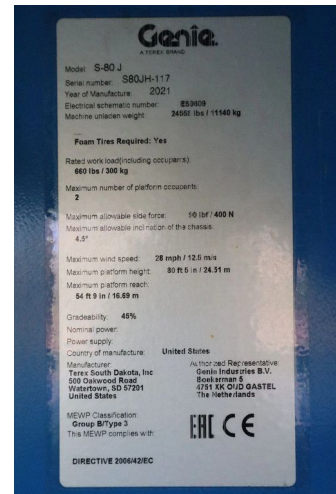

Genie S-80 J | 26.5 METER | 300 KG | LOW HOURS

COMMON

ID	113679-3
Make	Genie
Construction	Aerial platform

PROPERTIES

Year	2021
Operating hours	665
Vehicle identification number	S80JH-117
Length	798 cm
Width	249 cm
Height	274 cm
Lifting height	2.451 m
Lifting capacity	300 cm

ACCESSORIES

DESCRIPTION

For sale:

Genie S-80 J
 Year: 2021
 Hours: 665
 Operating weight: 11.140 kg

Engine:
 Kubota D1803
 3 cylinder
 Power: 36 Kw / 49 HP
 Diesel
 4x4 driven

Performance:
 Max. working height: 26.51 m
 Max platform height: 24.51 m
 Max horizontal reach: 16.69 m
 Platform capacity: 300 kg
 353 degrees rotation