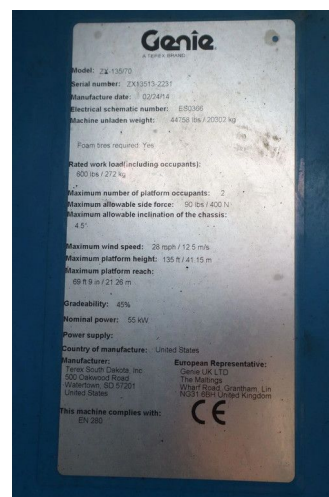

Genie ZX-135/70 | 43 METER | 272 KG

COMMON

ID	113684-1
Make	Genie
Construction	Aerial platform

PROPERTIES

Year	2014
Operating hours	2.203
Vehicle identification number	ZX13513-2231
Lifting height	4.120 cm
Lifting capacity	272 cm

ACCESSORIES

DESCRIPTION

For sale:

Genie ZX135/70
 Year: 2014
 Hours: 2.203
 Operating weight: 20.302 kg

Engine:
 Power: 74 HP / 55 kW
 Deutz TD2.9L4 turbo diesel,
 Emissions: Tier 4f
 Diesel
 4x4 driven
 Good tyres

Performance:
 Max. working height: 43.2 m
 Max platform height: 41.2 m
 Max horizontal reach: 18 m
 Platform capacity: 2...