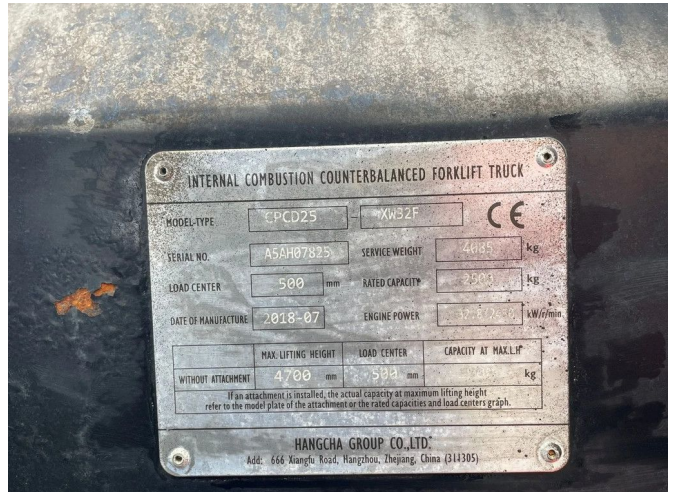

Hangcha CPCD25 - XW32F | 2.5 TONS | TRIPLEX

COMMON

ID	112569
Make	Hangcha
Construction	Forklift truck

PROPERTIES

Year	2018
Operating hours	860
Vehicle identification number	A5AH07825
Weight	4.085 kg
Length	218 cm
Width	116 cm
Height	218 cm
Lifting height	470 cm
Lifting capacity	2.500 cm
Drive height	222 cm

ACCESSORIES

DESCRIPTION

Damages: none

For sale:

Hangcha CPCD25 – XW32F
 Year: 2018
 Hours: 861
 Weight: 4.085 kg

Engine:
 Yanmar 4TNE92-HRJ
 32KW / 44 HP

Mast & hydraulics:
 Triplex mast
 Drive height: 2.22 m
 Lifting height: 4.70 m
 Lifting capacity: 2.500 kg
 Fork length: 1.2 m
 2x extra function