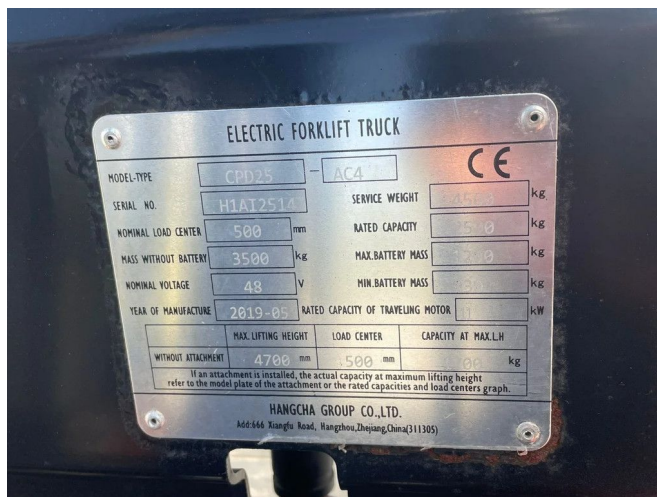

Hangcha CPD25 - AC4 | 2.5 TON | 4.7 M HEIGHT | SIDESHIFT

COMMON

ID	112568
Make	Hangcha
Construction	Forklift truck

PROPERTIES

Year	2019
Operating hours	1.410
Vehicle identification number	H1A125147
Weight	4.500 kg
Length	245 cm
Width	126 cm
Height	215 cm
Lifting height	470 cm
Lifting capacity	2.500 cm
Drive height	215 cm

ACCESSORIES

DESCRIPTION

Damages: none
Mast type: triplex

For sale:

Hangcha CPD25 – AC4
Year: 2019
Hours: 1.410
Weight: 4.500 kg

Engine:
Electric 48V

General specifications:
Battery loader
LED lights
Side shift
Fork spreaders