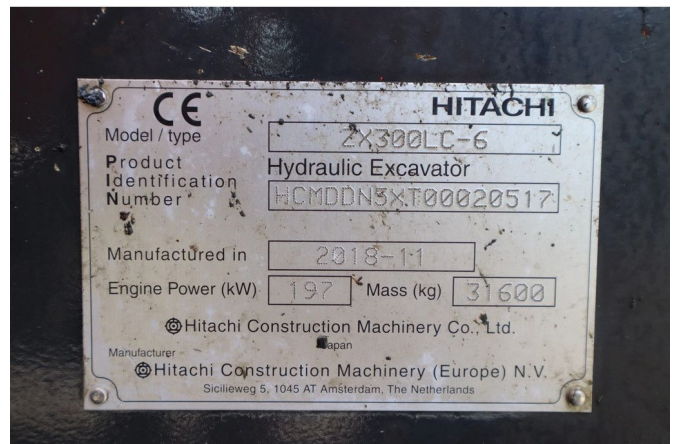

Hitachi ZX300 LC-6 | TOOTH BUCKET | QUICK COUPLER

COMMON

| | |
|--------------|-----------|
| ID | 114066 |
| Make | Hitachi |
| Construction | Excavator |

PROPERTIES

| | |
|-------------------------------|-------------------|
| Year | 2018 |
| Operating hours | 11.769 |
| Vehicle identification number | HCMDDN5XT00020517 |
| Weight | 31.600 kg |

ACCESSORIES

- Air Suspension Seats
- Bluetooth
- Cabin
- Central lubrication system
- Onboard Computer
- Rotating beacon
- Spotlight front
- Spotlight rear

DESCRIPTION

Emissions class: Stage IV

For sale:

Hitachi ZX300LC-6
 Year: 2018
 Hours: 11.769
 Operating weight: 31.600 kg

Engine:
 Isuzu AQ-6HK1X
 6-cylinder diesel
 Power: 197 kW / 268 HP
 Displacement: 7.790 cc
 Emissions: Stage IV
 EPA

Undercarriage:
 Double grouser plates
 Plates: 60%