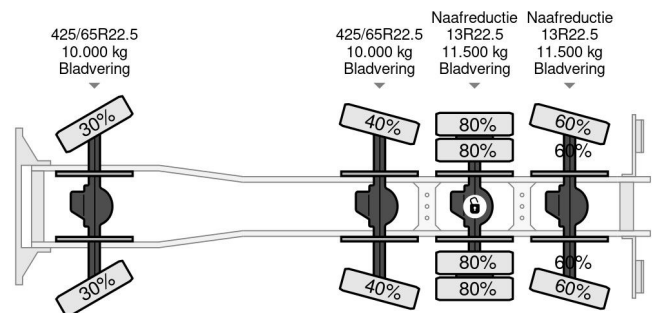

Referentienummer: 114147