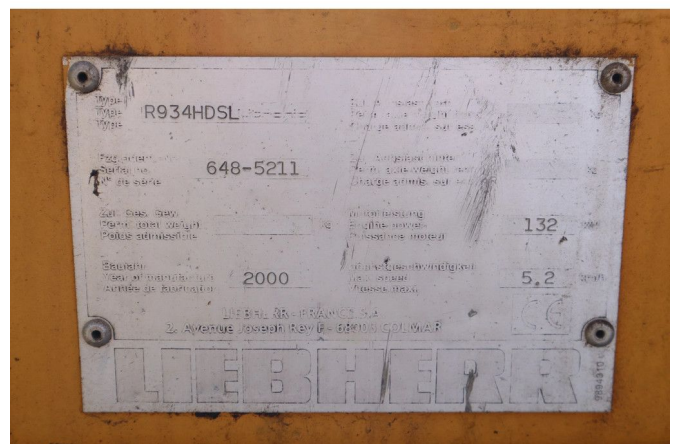

### COMMON

ID	114201
Make	Liebherr
Construction	Long reach excavator

### PROPERTIES

Year	2000
Operating hours	19.631
Vehicle identification number	6485211
Weight	37.500 kg

### DESCRIPTION

For sale:

Liebherr R934 HDSL  
 Year: 2000  
 Hours: 19.632  
 Weight: ca 37.500 kg

Engine and transmission:  
 Liebherr D924 TI-E  
 4-cylinder diesel  
 Power: 132 kW / 180 HP  
 Displacement: 6.640 cc

Boom specification:  
 Stick length: 11.6 m  
 Boom length: 8.8 m  
 Total reach: 21

Undercarriage:  
 Tripple grouser plates