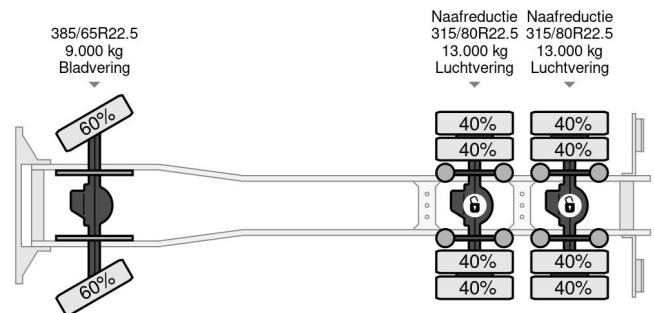

Referentienummer: 113962