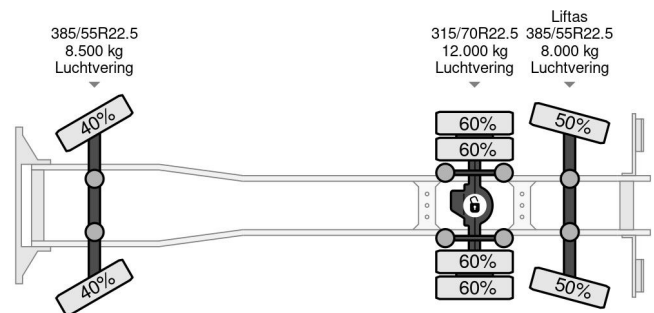

MAN | 6X2*4 | RETARDER | BDF | LOW KM | EURO 6

COMMON

ID	114069
Make	MAN
Construction	BDF System
Model	TGX 26.640

PROPERTIES

Year	2018
Emissionclass	6
Mileage	315.244 km
First registration date	27-04-2018
Vehicle identification number	WMA21XZZ6JP106142
Axle configuration	6x2
Weight	11.300 kg
Load capacity	16.625 kg
Gross weight	28.000 kg
Wheelbase	480

MAN TGX 26.640 | 6X2*4 | RETARDER | BDF | LOW KM | E...

Referentienummer: 114069

ACCESSORIES

- Air conditioning
- Air horn
- Air suspension
- Air Suspension Seats
- Aluminium fuel tank
- Anti-lock braking system
- Automatic
- Bluetooth
- Climate control
- Coupling
- Cruise control
- Differential Lock
- Leather interior
- Navigation system
- Retarder
- Spotlight front
- Spotlight rear
- Spotlights
- Toolbox
- Vehicle heater
- Visor

DESCRIPTION

Tail lift: Hiab, tail lift, 2000 kg

For sale

Make and model: MAN TGX 26.640
 Wheel formula: 6x2*4
 First registration: 27-4-2018
 VIN: WMA21XZZ6JP106142
 Mileage: 315.244 km
 Construction: BDF / Chassis
 Wheelbase: 4.80 m
 GVW: 28.000 kg
 CVW: 65.000 kg
 Empty weight: 11.300 kg
 Load capacity: 16.625 kg