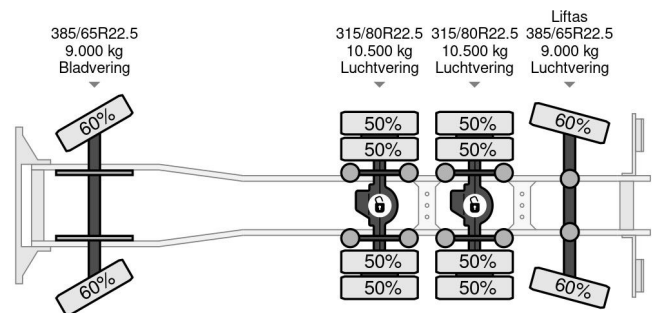

Referentienummer: 113907