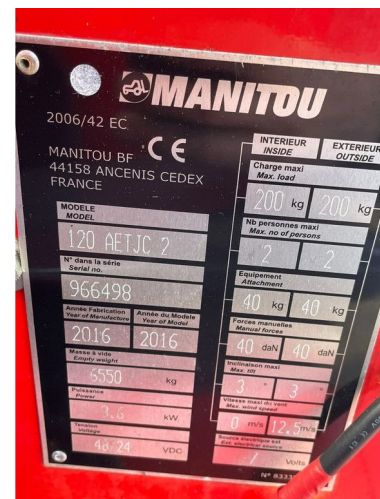

## Manitou 120 AET JC 2 3D | 12 METER | ROTATING JIB | GOOD CONDITION

### COMMON

ID	112323
Make	Manitou
Construction	Aerial platform

### PROPERTIES

Year	2016
Operating hours	1.371
Length	374 cm
Width	120 cm
Height	216 cm
Lifting height	995 cm
Lifting capacity	200 cm

### DESCRIPTION

Damages: none

For sale:

Manitou 120 AETJC 2 3D  
 Year: 2016  
 Hours: 1.371  
 Operating weight: 6.550 kg

Batteries:  
 300 Ah / 2x24V

Performance:  
 Max. working height: 11.95 m  
 Max platform height: 9.95 m  
 Max horizontal reach: 7 m  
 Platform capacity: 200 kg  
 350 degrees rotation  
 Platform rotation: 170 degrees