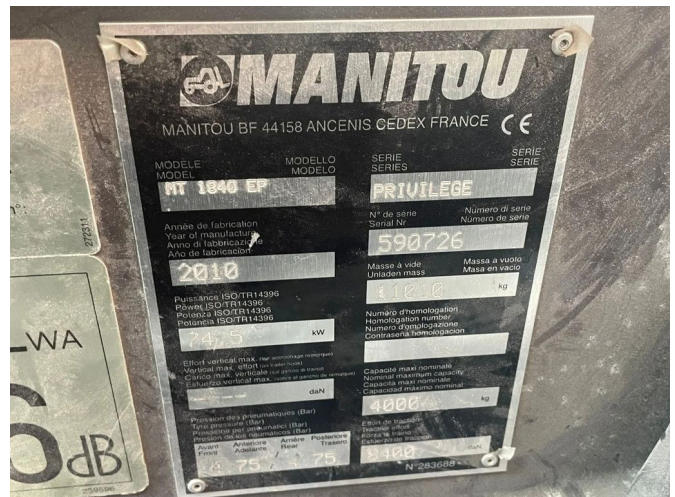

Manitou MT 1840 | 18 METER | 4 TON | HYDRAULICS IN BOOM BROKEN

COMMON

| | |
|--------------|---------------------------|
| ID | 112557 |
| Make | Manitou |
| Construction | Telescopic forklift truck |

PROPERTIES

| | |
|-------------------------------|-----------|
| Year | 2010 |
| Operating hours | 3.072 |
| Vehicle identification number | 590726 |
| Weight | 11.010 kg |
| Lifting height | 1.755 cm |
| Lifting capacity | 4.000 cm |

ACCESSORIES

DESCRIPTION

Damages: none
Emissions class: Stage IIIB
Max reach:

For sale:

Boom is not extending.
Hoses needs to be changed inside of the boom.

Manitou MT 1840
Year: 2010
Hours: 3.072
Weight: 11.010 kg

Max lifting height: 17.55 m
Max horizontal reach: 13.08 m
Max lifting capacity: 4.000 kg

Engine & Transmiss...