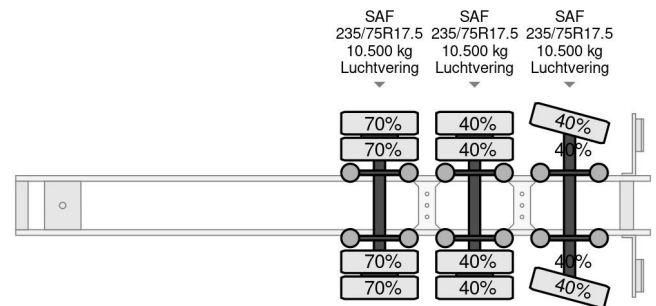

Max Trailer MAX 100 | 3-AXLE | LIFT DECK | SLIDING RAMPS

COMMON

ID	113989
Make	Max Trailer
Construction	Semi low loader

PROPERTIES

Year	2017
First registration date	01-12-2017
Vehicle identification number	YAMT13XX7H0102083
Weight	10.990 kg
Load capacity	38.510 kg
Gross weight	49.500 kg
Length	1.350 cm
Width	253 cm
Height	340 cm

Max Trailer MAX 100 | 3-AXLE | LIFT DECK | SLIDING RAMPS

Referentienummer: 113989

ACCESSORIES

- Extra steering axle
- Tail lift

DESCRIPTION

For sale:

Make and model: Max trailer MAX 100 / F-S43-1AAF
 First registration: 01-12-2017
 VIN: YAMT13XX7H0102083
 Construction: Semi-trailer
 GVW: 49.500 kg
 Empty weight: 10.990 kg
 Loading capacity: 38.510kg

Dimensions:

Length: 13.5 m
 Width: 2.53m
 Extended width: 3 m
 Neck: 4.2 m
 Neck height: 1.58 m
 Bed: 9.30 m
 F...