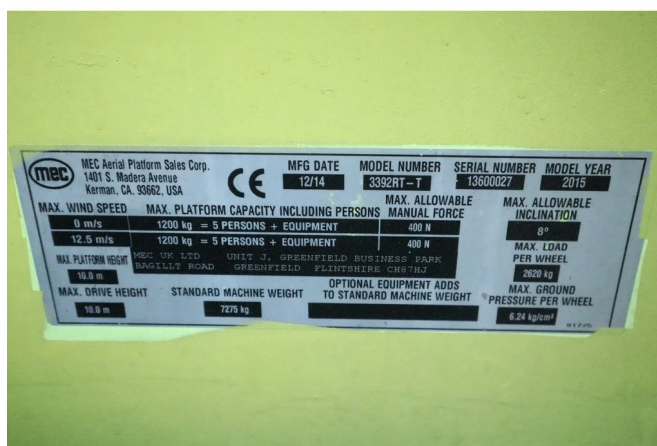

MEC 3392RT-T | 2612 H | 12 METER | 1200 KG

COMMON

ID	112312.1
Make	MEC
Construction	Aerial platform

PROPERTIES

Year	2014
Operating hours	2.612
Gross weight	7.600 kg
Length	531 cm
Width	234 cm
Height	205 cm
Lifting height	1.200 cm
Lifting capacity	1.200 cm

ACCESSORIES

DESCRIPTION

Damages: none

For sale:

MEC 3392 RT-T
Year: 2014
Hours: 2.612
Weight: 7.275 kg

Performance:

Working height: 12 m
Platform height: 10 m
Lift capacity: 1.200 kg
Length platform retracted: 4.32 m
Length platform extended: 5.13 m
220v in basket
Working lights

Power source:
Kubota V-2403T
Diesel engine