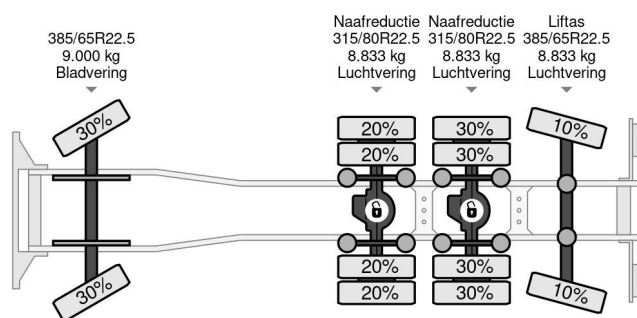

Referentienummer: 113954