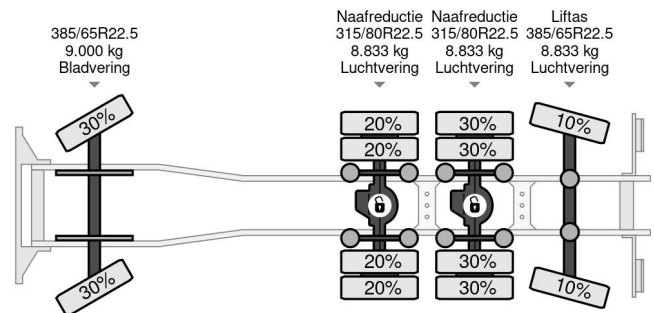

Referentienummer: 113954.1