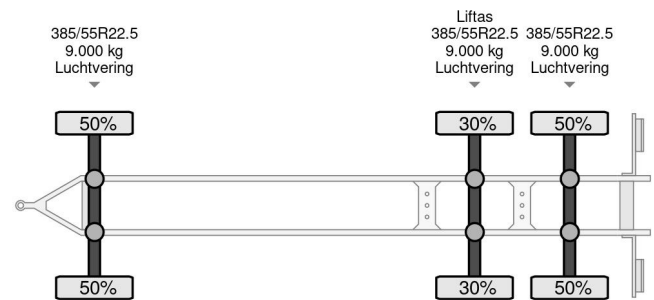

R.A.F. RA27KD | CONTAINER CHASSIS | 3-AXLE | VALID TUV

Referentienummer: 114131

ACCESSORIES

DESCRIPTION

For sale:

Make and model: R.A.F
First registration: 17-7-2015
VIN: XL91527101B158101
Construction: Container trailer
GVW: 27.000 kg
Empty weight: 3.420 kg
Loading capacity: 23.580 kg
Dutch TUV: 6-2-2027

Dimensions:

Total length frame: 7.03 m

Suspension | Weights | Tyres:

1st Axle: Air | 9.000 kg | 385/55R22.5 50%