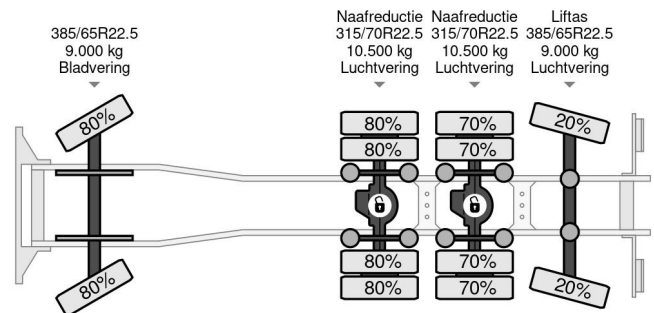

Renault C520 | 8X4 | RETARDER | BIG AXLES | EURO 6

Referentienummer: 114021

ACCESSORIES

- Air conditioning
- Air Suspension Seats
- Aluminium fuel tank
- Anti-lock braking system
- Automatic
- Bluetooth
- Climate control
- Coupling
- Cruise control
- Differential Lock
- Onboard Computer
- PTO
- Retarder
- Reversing camera
- Spotlight front
- Spotlight rear
- Toolbox
- Vehicle heater
- Visor

DESCRIPTION

For sale:

Make and model: Renault C520
Wheel formula: 8x4*4
First registration: 04-05-2021
VIN: VF630R367KD000275
Mileage: 161.198 km
Construction: Hook lift
Wheelbase: 3.40 m
GVW: 39.000 kg
CVW: 70.000 kg
Empty: 14.320 kg
Loading capacity: 24.605 kg

Engine:
Power: 390 KW / 530 HP
Cylinders: 6
Capacity: 12.777...