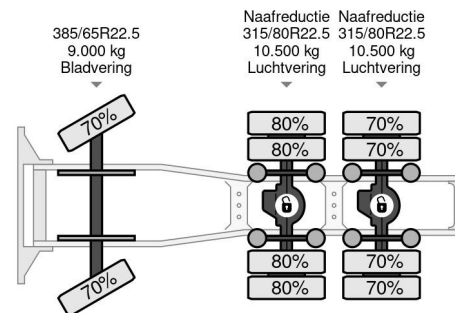

Scania 6X4 | RETARDER | BIG AXLES | HYDRAULICS

COMMON

ID	113915
Make	Scania
Construction	Standard tractor
Model	R500 NGS

PROPERTIES

Year	2018
Emissionclass	6
Mileage	314.423 km
First registration date	28-12-2018
Vehicle identification number	YS2R6X40002156509
Axle configuration	6x4
Weight	9.830 kg
Load capacity	20.170 kg
Gross weight	30.000 kg
Wheelbase	315

Scania R500 NGS 6X4 | RETARDER | BIG AXLES | HYDRA...

Referentienummer: 113915

ACCESSORIES

- Air conditioning
- Air Suspension Seats
- Aluminium fuel tank
- Anti-lock braking system
- Automatic
- Bluetooth
- Climate control
- Cruise control
- Differential Lock
- Heater
- Lane Assist
- Leather interior
- Navigation system
- Onboard Computer
- PTO
- Retarder
- Side skirts
- Vehicle heater
- Visor

DESCRIPTION

For sale:

Make and model: Scania R500
 Wheel formula: 6x4
 First registration: 28-12-2018
 VIN: YS2R6X40002156509
 Mileage: 314.423 km
 Construction: Tractor unit
 Wheelbase: 3.15 m
 GVW: 30.000 kg
 CVW: 66.000 kg
 Empty weight: 9.830 kg

Engine:
 Power: 368 KW / 500 HP
 Cylinders: 6
 Capacity: 12.742 cm3
 Emission stan...