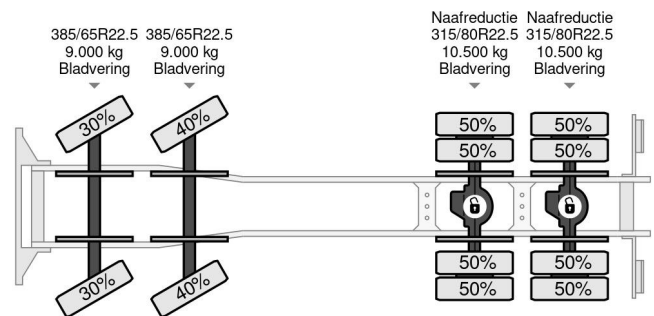

Scania | 8X4 | RETARDER | FULL STEEL | BIG AXLES | EURO 5

COMMON

ID	114072
Make	Scania
Construction	Tipper
Model	R500 V8

PROPERTIES

Year	2012
Emissionclass	5
Mileage	443.325 km
First registration date	28-02-2012
Vehicle identification number	YS2R8X40002071981
Axle configuration	8x4
Weight	15.350 kg
Load capacity	23.650 kg
Gross weight	39.000 kg
Wheelbase	455

Scania R500 V8 | 8X4 | RETARDER | FULL STEEL | BIG AX...

Referentienummer: 114072

ACCESSORIES

- Air conditioning
- Air Suspension Seats
- Aluminium fuel tank
- Automatic
- Climate control
- Coupling
- Cruise control
- Differential Lock
- Heated Mirrors
- Leaf spring suspension
- Leather interior
- PTO
- Retarder
- Vehicle heater

DESCRIPTION

For sale:

Make and model: Scania R500
 Wheel formula: 8x4
 First registration: 29-02-2012
 VIN: YS2R8X40002071981
 Mileage: 443.325 km
 Construction: Kipper
 Wheelbase: 4.55 m
 GVW: 39.000 kg
 CVW: 65.000 kg
 Empty weight: 15.350 kg
 Loading capacity: 23.650 kg

Engine:
 Power: 367 kW / 500 HP
 Cylinders: 8