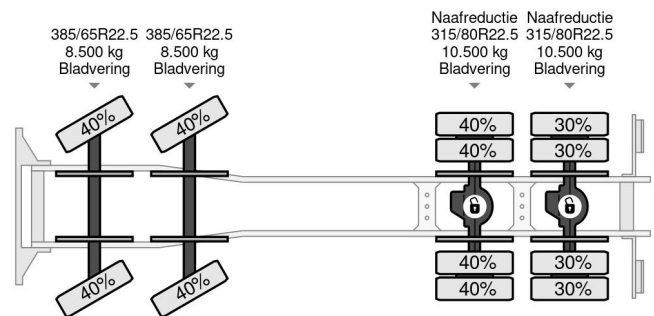

Referentienummer: 114071