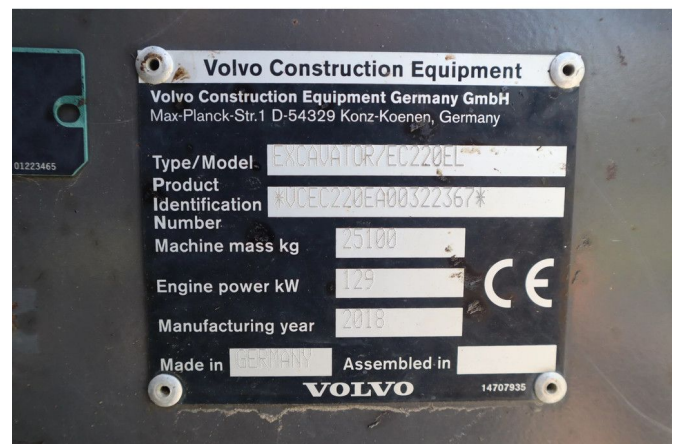

## Volvo EC220EL | EC 220 EL | TILT ROTATOR | BUCKET

### COMMON

ID	114032
Make	Volvo
Construction	Excavator

### PROPERTIES

Year	2018
Operating hours	6.155
Vehicle identification number	VCEC220EA322367
Weight	25.100 kg

### DESCRIPTION

Emissions class: Stage IV

For sale:

Volvo EC 220 EL  
 Year: 2018  
 Hours: 6.164  
 Operating weight: 25.100 kg

Engine:  
 Volvo D6J  
 Cylinders: 6  
 Power: 129 kW / 173 HP  
 Stage: IV / Tier 4F  
 Ad blue  
 Displacement: 5.702 cc