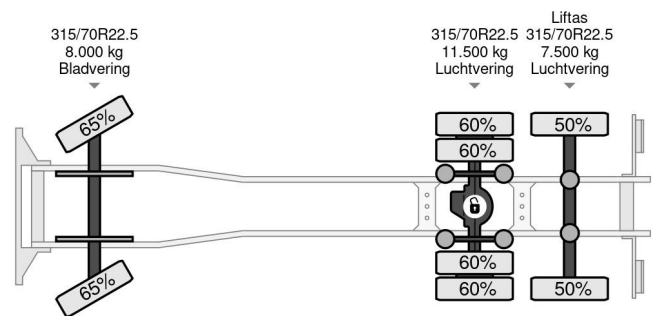

Referentienummer: 114133