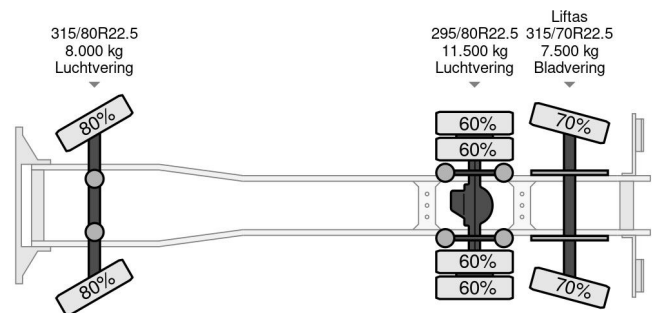

Referentienummer: 114056