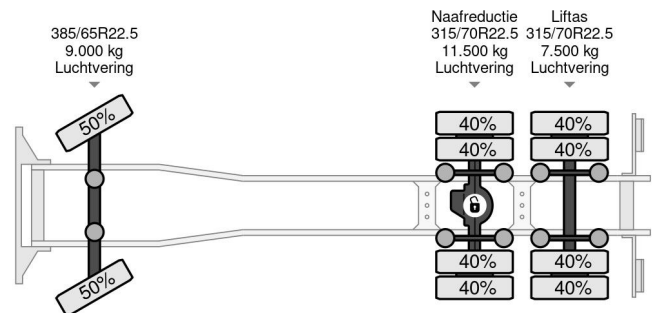

Referentienummer: 113833