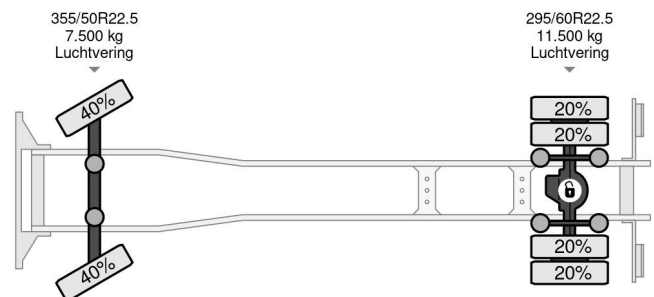

Volvo 4X2 | GS MEPEL | TRUCK TRANSPORTER LKW TRANSPORTER

COMMON

| | |
|--------------|-----------------|
| ID | 114063 |
| Make | Volvo |
| Construction | Car transporter |
| Model | FH 460 |

PROPERTIES

| | |
|-------------------------------|-------------------|
| Year | 2016 |
| Emissionclass | 6 |
| Mileage | 1.101.200 km |
| First registration date | 27-05-2016 |
| License plate | 26-BHG-1 |
| Vehicle identification number | YV2RTY0AXGB771852 |
| Axle configuration | 4x2 |
| Weight | 8.020 kg |
| Load capacity | 10.980 kg |
| Gross weight | 19.000 kg |
| Wheelbase | 380 |
| Length | 599 cm |
| Width | 249 cm |

Volvo FH 460 4X2 | GS MEPEL | TRUCK TRANSPORTER ...

Referentienummer: 114063

ACCESSORIES

- Air conditioning
- Air suspension
- Anti-lock braking system
- Automatic
- Bluetooth
- Cabin
- Climate control
- Cruise control
- Differential Lock
- Heater
- Lane Assist
- Leather interior
- PTO
- Rotating beacon
- Sleeper cab
- Spotlights
- Twin fuel tank
- Vehicle heater
- Visor

DESCRIPTION

For sale:

Make and model: Volvo FH460
 Wheel formula: 4x2
 First registration: 27-05-2016
 TUV valid: 02-06-2026
 VIN: YV2RTY0AXGB771852
 Mileage: 1.101.200 km
 Construction: Tractor + truck transporter
 Wheelbase: 3.8 m
 GVW: 19.00 kg
 CVW: 50.000 kg
 Empty weight: 8.120 kg
 Loading capacity: 10.980 kg

Engine:
 Power: 345 KW / ...