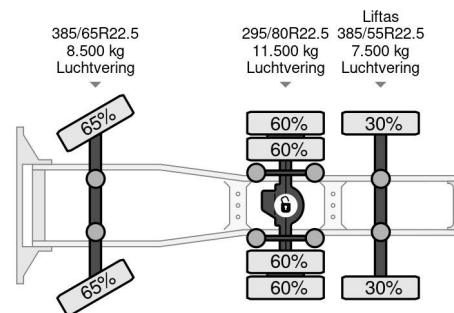

Referentienummer: 114108