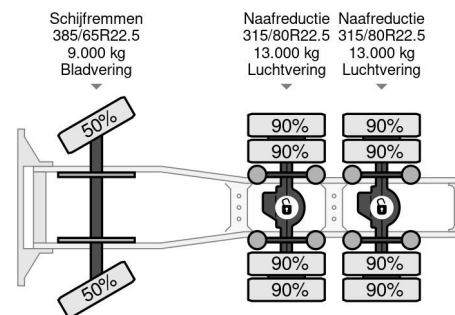

Volvo 6X4 EURO 6 RETARDER HYDRAULIC

COMMON

ID	112402
Make	Volvo
Construction	Standard tractor
Model	FH 540

PROPERTIES

Year	2016
Emissionclass	6
Mileage	493.206 km
First registration date	09-06-2016
Vehicle identification number	YV2RT60D4GA790028
Axle configuration	6x4
Weight	10.975 kg
Load capacity	24.025 kg
Gross weight	35.000 kg
Wheelbase	320

Volvo FH 540 6X4 EURO 6 RETARDER HYDRAULIC

Referentienummer: 112402

ACCESSORIES

- Air conditioning
- Air horn
- Aluminium fuel tank
- Anti-lock braking system
- ASR (Anti-Slip Regulation/Traction Control)
- Central locking
- Climate control
- Cruise control
- EBS
- Electrically operated windows
- Fog lights
- Heater
- Heavy duty engine brake
- Intarder
- Leaf spring suspension
- Particulate filter
- Passenger seat
- PTO
- Radio/Cd/Audio system
- Refrigerator
- Retarder
- Speed limiter
- Spotlights
- Toolbox
- Trailer coupling
- Vehicle heater
- Xenon lighting

DESCRIPTION

Damages: none

VIDEO AVAILABLE ! ASK FOR IT

Make and model: Volvo FH 540
 Wheel formula: 6x4
 First registration: 09-06-2016
 VIN: YV2RT60D4GA790028
 Mileage: 493.206 km
 Construction: Tractor unit
 Fifth wheel height: 1.38 m
 Wheelbase: 3.20 m
 GVW: 35.000 kg
 CVW: 60.000 kg
 Empty weight: 10.975 kg

Engine:
 405 KW /...