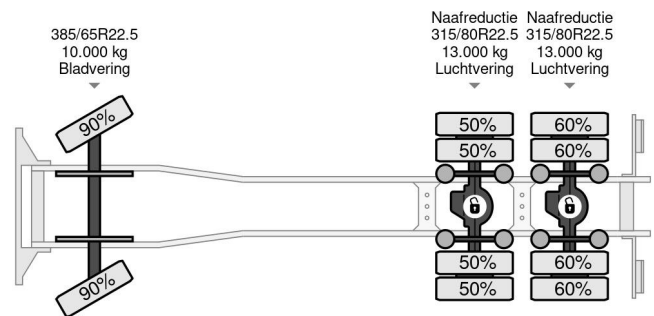

Referentienummer: 114041