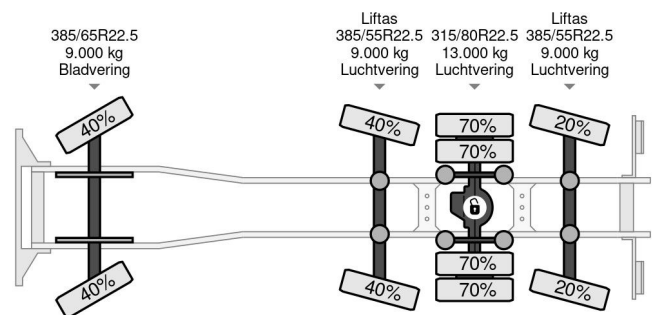

Volvo | 8X2*6 | HIAB HOOKLIFT | 26 TON | EURO 6

COMMON

ID	114190
Make	Volvo
Construction	Hook arm system
Model	FM 420

PROPERTIES

Year	2014
Emissionclass	6
Mileage	478.245 km
First registration date	14-10-2014
License plate	13-BFG-9
Vehicle identification number	YV2XTWOFXEA768007
Axle configuration	8x2
Weight	12.870 kg
Load capacity	27.130 kg
Gross weight	40.000 kg
Wheelbase	460

Volvo FM 420 | 8X2*6 | HIAB HOOKLIFT | 26 TON | EURO 6

Referentienummer: 114190

ACCESSORIES

- Air conditioning
- Air Suspension Seats
- Aluminium fuel tank
- Anti-lock braking system
- Automatic
- Climate control
- Coupling
- Cruise control
- Differential Lock
- Onboard Computer
- PTO
- Reversing camera
- Toolbox

DESCRIPTION

For sale:

Make and model: Volvo FM420
 Wheel formula: 8x2*6
 First registration: 14-10-2014
 Dutch TUV: 14-10-2026
 VIN: YV2XTWOFXEA768007
 Mileage: 478.245 km
 Construction: Hooklift
 Wheelbase: 4.60 cm
 GVW: 40.000 kg
 CVW: 50.000 kg
 Empty weight: 12.970 kg
 Loading capacity: 23.130 kg

Engine:
 Power: 315 KW / 420 HP
 Cy...