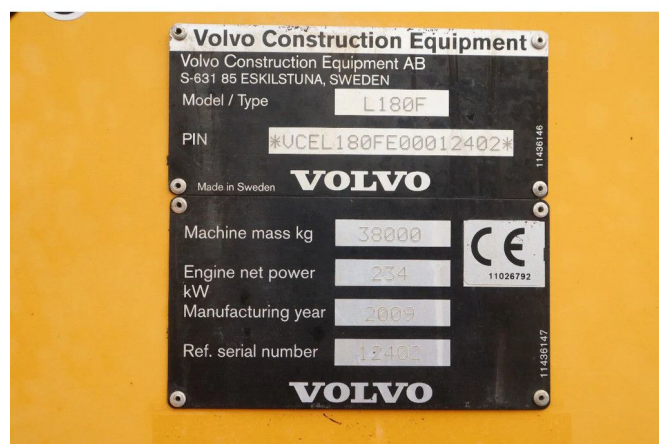

### COMMON

ID	113244-1
Make	Volvo
Construction	Log loader

### PROPERTIES

Year	2009
Operating hours	32.607
Vehicle identification number	VCEL180FE00012402
Weight	38.000 kg

### DESCRIPTION

Emissions class: Stage IIIA

For sale:

Volvo L180F  
 Year: 2009  
 Hours: 32.607  
 Operating weight: 38.000 kg

Engine & Transmission:  
 Volvo  
 6-cylinder diesel turbocharged  
 Power: 234 kW / 318 HP  
 4 step powershift gearbox