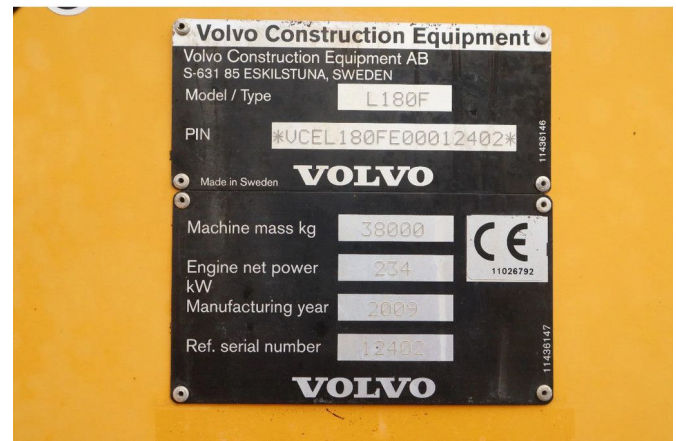

### COMMON

ID	113244-1
Make	Volvo
Construction	Loader

### PROPERTIES

Year	2009
Operating hours	32.607
Vehicle identification number	VCEL180FE00012402
Weight	38.000 kg

### DESCRIPTION

Emissions class: Stage IIIA

For sale:

Volvo L180F  
 Year: 2009  
 Hours: 32.607  
 Operating weight: 38.000 kg

Engine & Transmission:  
 Volvo  
 6-cylinder diesel turbocharged  
 Power: 234 kW / 318 HP  
 4 step powershift gearbox