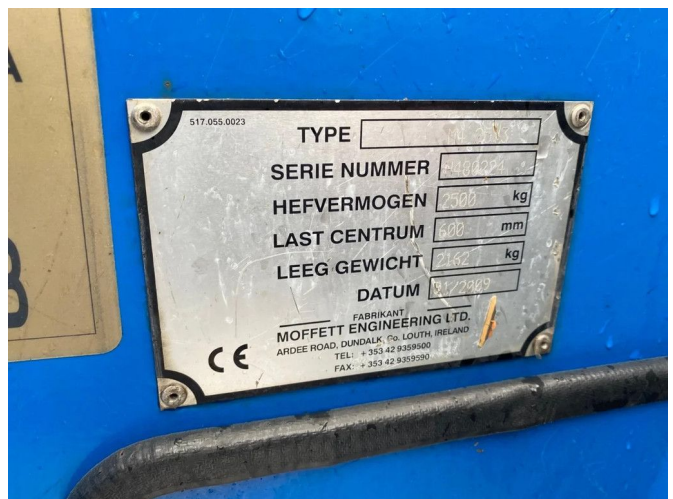

Moffett M4 25.3 | 3 METER | 2.5 TON | DUTCH INSPECTION | NEW CHAIN

COMMON

ID	112453.1
Marca	Moffett
Construcción	Carretilla elevadora autotransportable

PROPERTIES

Año de construcción	2009
Número de identificación del vehículo	H480224
Peso vacío	2.162 kg
Elevación de altura	3.000 cm
Capacidad de elevación	3.000 cm

ACCESORIOS

DESCRIPCIÓN

For sale:

Moffett M4 25.3
Year: 2009
Hours: unknown

New chains
Valid Dutch inspection

Engine:
Kubota turbo diesel
Power: 24.6 kW / 33 HP

General specifications:
3-wheel drive
LED working lights
Rotating beacon on roof
Sideshift

Mast & hydraulics:
Duplex mast

Lifting capacity: 2.500 kg
Overhang: 1.2 m

Description:
Good working Moffett. Ready for work!

Of course, we have more pictures and information available,
and we are looking forward to helping you.