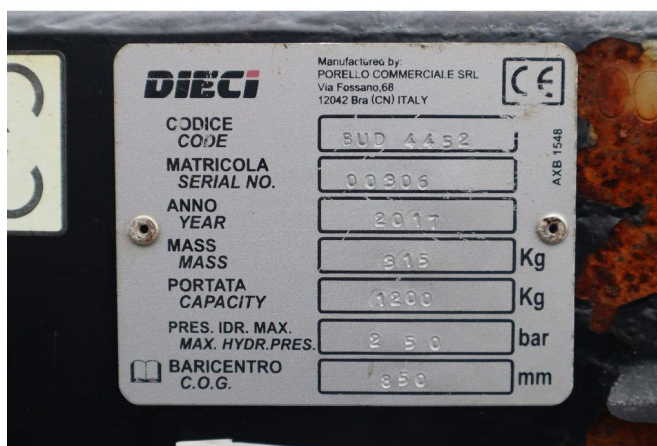

Dieci JIB WINCH | 1.2 TON | WINDE | GOOD CONDITION

COMMON

ID	113638.1
Marque	Dieci
Chassis	Treuil

PROPERTIES

Année de construction	2017
-----------------------	------

ACCESSOIRES

DESCRIPTION

For sale:

Dieci jib winch
Code: BUD4452
Capacity: 1.200 kg
Year: 2017
Serial number: 00306

Description:
Good working jib winch. Ready for work!

Of course, we have more pictures and information available, and we are looking forward to helping you.