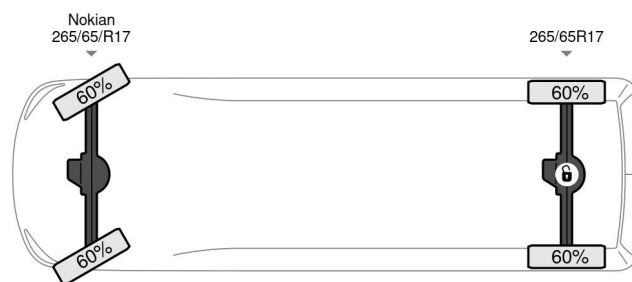

Ford 2.0 | LIMITED | 4X4 | AUTO | DOUBLE CAB

COMMON

| | |
|---------|---------|
| ID | 114011 |
| Marque | Ford |
| Chassis | Pick-Up |
| Modèle | Ranger |

PROPERTIES

| | |
|----------------------------------|-------------------|
| Année de construction | 2020 |
| Classe d'émission | 6 |
| Kilométrage | 167.695 km |
| Date première immatriculation | 07-09-2020 |
| Numéro d'identification véhicule | 6FPPXXMJ2PLA02000 |
| Configuration des essieux | 4x4 |
| Poids à vide | 2.355 kg |
| Poids de la charge | 840 kg |
| Poids maximum | 3.270 kg |

Ford Ranger 2.0 | LIMITED | 4X4 | AUTO | DOUBLE CAB

Referentienummer: 114011

ACCESSOIRES

- Automatique
- Blocage de différentiel
- Bluetooth
- Capteur de pluie
- Ordinateur de bord

DESCRIPTION

For sale:

Make: Ford Ranger Limited
 First registration: 07-09-2020
 VIN: 6FPPXXMJ2PLA02000
 Mileage: 167.695 km
 Construction: Pick-up
 GVW: 3.270 kg
 Empty weight: 2.355 kg
 Loading capacity: 840 kg
 Max trailer weight with brakes: 3.500 kg

Engine:
 Power: 125 kW / 170 HP
 Cylinders: 4
 Capacity: 1.996 cm³
 Emission standard: EURO 6
 6-speed automatic gearbox
 4x4

Specifications:

Bed cover
Trailer hitch
Adaptive cruise control
Active park assist
Electronical diff
Parking heater
Heated seats
Heated windshield
Climate control
LED working lights
Parking sensors
Rear view camera