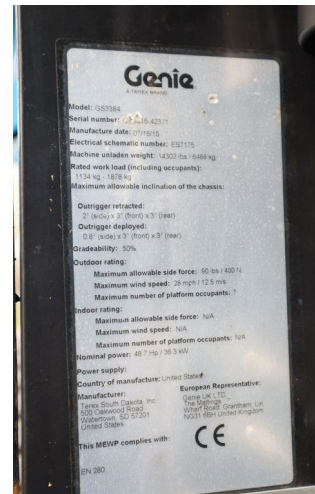

Genie GS-3384 RT | 12 METER | 1.134 KG

COMMON

ID	113879.1
Marque	Genie
Chassis	Élévateur à nacelle

PROPERTIES

Année de construction	2015
Heures de travail	2.004
Numéro d'identification véhicule	GS8415-42371
Longueur	488 cm
Largeur	213 cm
La taille	200 cm
Hauteur de levage	1.006 cm
Capacité de levage	1.134 cm

ACCESSOIRES

DESCRIPTION

For sale:

Genie GS-3384 RT with outriggers
 Year: 2015
 Hours: 2.004
 Weight: 6.488 kg

Performance:
 Working height: 12.06 m
 Lift capacity: 1.134 kg
 Length platform retracted: 3.94 m
 Length platform extended: 6.57 m

Power source:
 Deutz F3L 1011
 Power: 35.8 kW / 48 HP
 Diesel engine
 Air cooled

Transport dimensions:
 Length: 4.88 m

Specifications:
Extendable deck
Working power in basket

Description:
Good working machine, ready for the job!