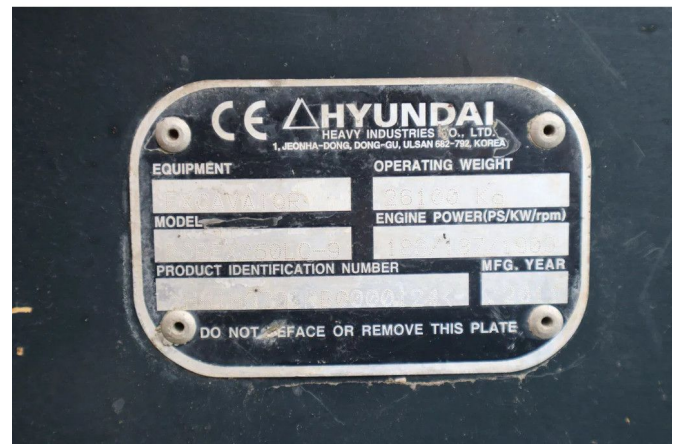

Hyundai ROBEX 250 LC-9 | BUCKET | QUICK COUPLER

COMMON

ID	114038
Marque	Hyundai
Chassis	Graphe

PROPERTIES

Année de construction	2011
Heures de travail	12.367
Numéro d'identification véhicule	HHIHQ701KB0000124
Poids à vide	26.100 kg

ACCESSOIRES

- Ordinateur de bord

DESCRIPTION

Emissieklasse: Stage IIIA

For sale:

Hyundai Robex 250 LC-9
 Year: 2011
 Hours: 12.367
 Operating weight: 26.100 kg

Engine:
 Cummins QSB 6.7
 Power: 138 KW / 187 HP
 Emissions: Tier III / Stage IIIA
 Displacement: 6.700 cc
 Cylinders: 6
 CE / EPA

Undercarriage:
 Plates condition: 30%
 Rolls condition: 40%
 Sprocket condition: 50%

Hydraulic quick coupler CW30
Hammer / shear hydraulics
Bucket
Central lubrication
Additional diesel filling system
Working lights around the machine