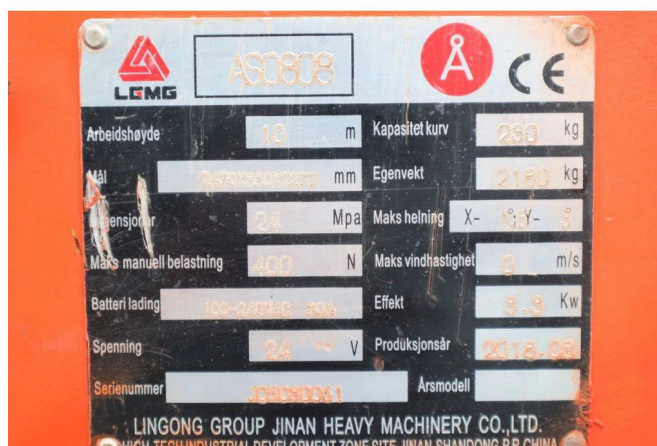

LGMG AS0808 | 10 METER | 230 KG | GS-2646 | 2646ES

COMMON

ID	113471.1
Marque	LGMG
Chassis	Élévateur à nacelle

PROPERTIES

Année de construction	2018
Heures de travail	184
Numéro d'identification véhicule	J05030061
Longueur	240 cm
Largeur	83 cm
La taille	195 cm
Hauteur de levage	800 cm
Capacité de levage	230 cm

ACCESSOIRES

DESCRIPTION

For sale:

LGMG AS0808
 Year: 2018
 Hours: 184
 Weight: 2.180 kg

Performance:

Working height: 10 m
 Platform height: 8 m
 Lift capacity: 230 kg
 Length platform retracted: 2.26 m
 Length platform extended: 3.16 m
 220v connector in basket
 Non marking tires

Power source:
 24V DC 240 Ah

Transport dimensions:
 Length: 2.4 m

Description:

Good working machine, ready for the job!

Of course, we have more pictures and information available,
and we are looking forward to helping you.