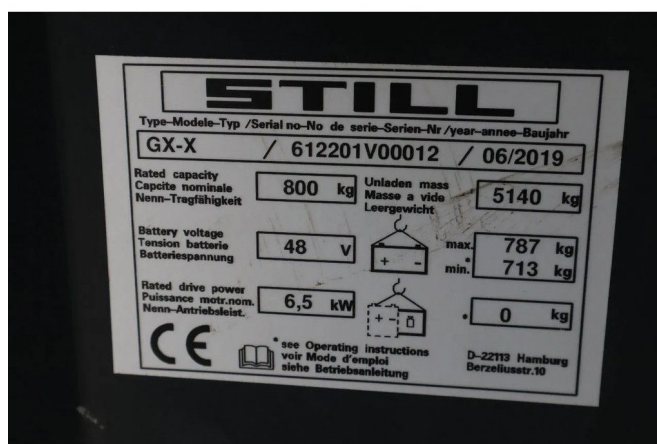

## Still GX-X | REACHTRUCK | ROTATING FORKS | 4.5 METER | TRIPLEX

### PROPERTIES

|                                  |              |
|----------------------------------|--------------|
| Année de construction            | 2019         |
| Heures de travail                | 138          |
| Numéro d'identification véhicule | 612201V00012 |
| Poids à vide                     | 5.140 kg     |
| Hauteur de levage                | 455 cm       |
| Capacité de levage               | 800 cm       |
| Hauteur de conduite              | 345 cm       |

### DESCRIPTION

For sale:

Still GX-X  
 Year: 2019  
 Hours: 138  
 Weight: 5.140 kg

Engine & Power  
 Type: Electric drive  
 Battery: 48V  
 With charger

General specifications:  
 Sideshift  
 Forks  
 Signal light  
 Camera  
 All documents available

Mast & hydraulics  
 Lifting height: 4.55 m

Lifting capacity: 800 kg  
Fork length: 1.2 m

Of course, we have more pictures and information available,  
and we are looking forward to helping you.

Worldwide delivery is possible!